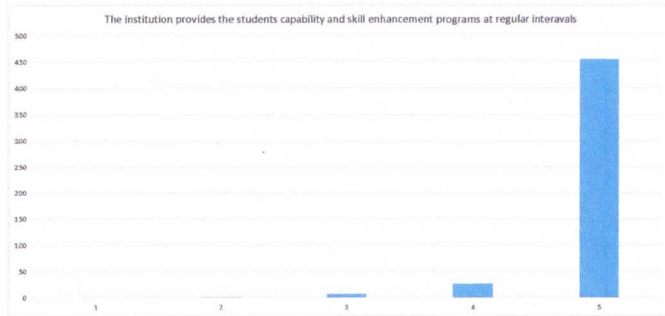

MAILAM ENGINEERING COLLEGE

DEPARTMENT OF COMPUTER SCIENCE AND ENGINEERING
Students Feedback Analysis report - Academic year:2022-2023

Date 27.03.23

The institution provides the students capability and skill enhancement programs at regular intervals.