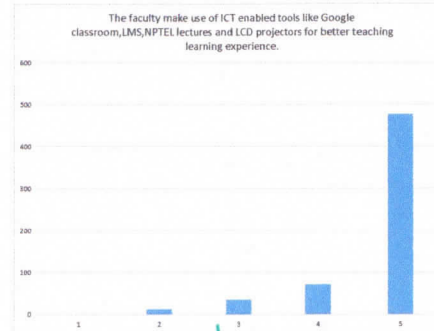

The faculty make use of ICT enabled tools like Google classroom, LMS, NPTEL lectures and LCD projectors for better teaching learning experience.