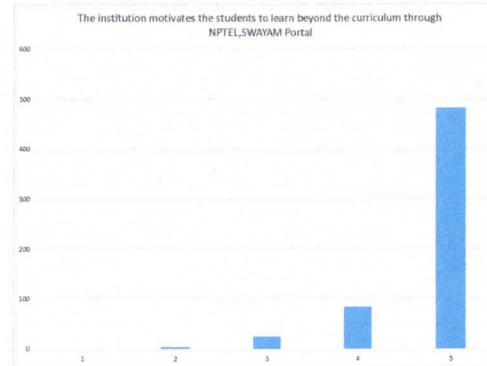

The institution motivates the students to learn beyond the curriculum through NPTEL, SWAYAM portal.