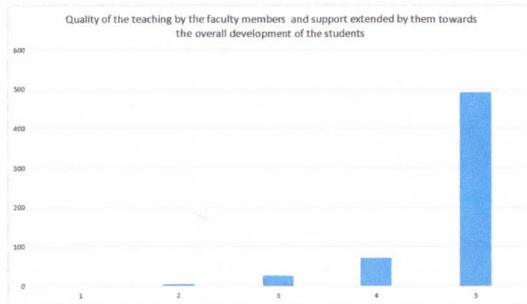

MAILAM ENGINEERING COLLEGE

DEPARTMENT OF COMPUTER SCIENCE AND ENGINEERING
Students Feedback Analysis report - Academic year:2022-2023

Date 27.03.23

The institution provides the students capability and skill enhancement programs at regular intervals.

Common rooms for boys and girls are available with adequate facilities.

Quality of the teaching by the faculty members and support extended by them towards the overall development of the students.

The conduct of examinations and evaluation system (both internal and external exams) is effective and transparent.

Dr. R. RAJAPPAN, Ph.D.
Principal
Mailam Engineering College
Mailam - 604 304, Villupuram (Dt.).