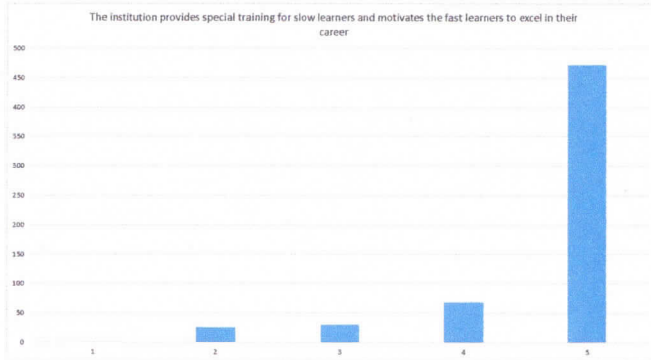

MAILAM ENGINEERING COLLEGE

DEPARTMENT OF COMPUTER SCIENCE AND ENGINEERING
Students Feedback Analysis report - Academic year:2022-2023

Date 27.03.23

The institution provides special training for slow learners and motivates the fast learners to excel in their career.