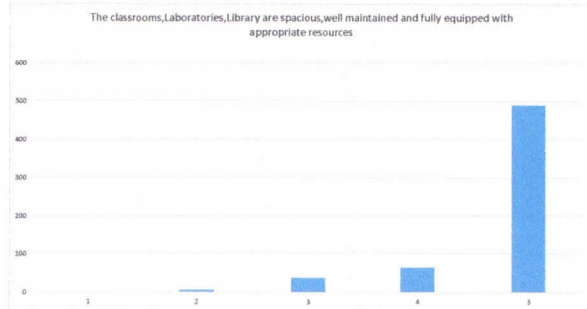

The classrooms, laboratories, library are spacious, well maintained and fully equipped with appropriate resources.