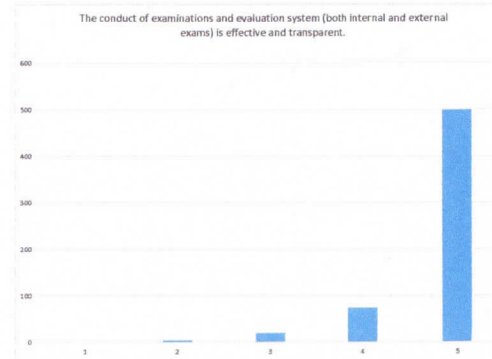

The conduct of examinations and evaluation system (both internal and external exams) is effective and transparent.