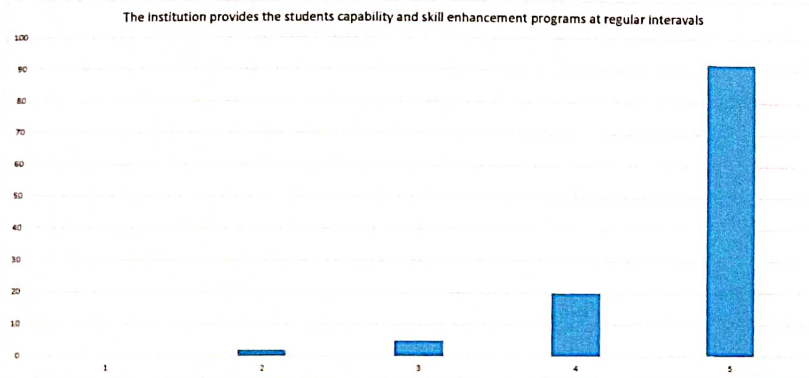

DEPARTMENT OF MASTER OF COMPUTER APPLICATIONS
Students Feedback Analysis report - Academic year: 2022-2023

Date: 27.03.23

The institution provides the students capability and skill enhancement programs at regular intervals.