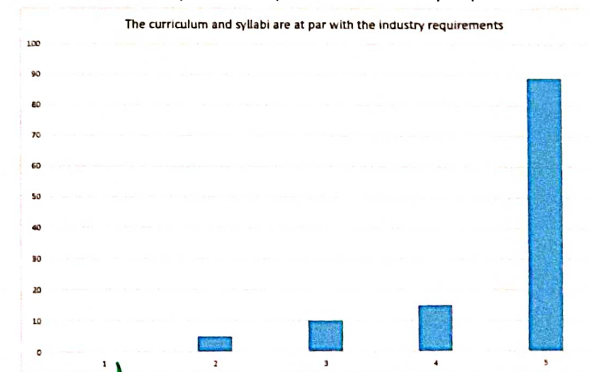

119

Questions	Number of students Marked-Poor	Number of students Marked-Fair	Number of students Marked-Good	Number of students Marked-Very Good	Number of students Marked-Excellent
The curriculum and syllabi are at par with the industry requirements.	0	5	10	15	89
The institution provides special training for slow learners and motivates the fast learners to excel in their career.	0	3	7	17	92
The institution motivates the students to learn beyond the curriculum through NPTEL, SWAYAM portal.	0	5	9	14	91
The classrooms, laboratories, library are spacious, well maintained and fully equipped with appropriate resources.	0	3	12	19	85
The faculty make use of ICT enabled tools like Google classroom, LMS, NPTEL lectures and LCD projectors for better teaching learning experience.	0	5	10	15	89
The institution provides the students capability and skill enhancement programs at regular intervals.	0	2	5	20	92
Common rooms for boys and girls are available with adequate facilities.	0	5	7	12	95
Quality of the teaching by the faculty members and support extended by them towards the overall development of the students.	0	3	12	19	85
The conduct of examinations and evaluation system (both internal and external exams) is effective and transparent.	0	3	7	17	92
The quality of the food and hygiene maintenance in the hostel mess and canteen/cafeteria.	0	4	11	16	88

The curriculum and syllabi are at par with the industry requirements.

Dr. R. RAJAPPAN, Ph.D.
Principal
Mailam Engineering College
Mailam - 604 304, Villupuram (Dt.)