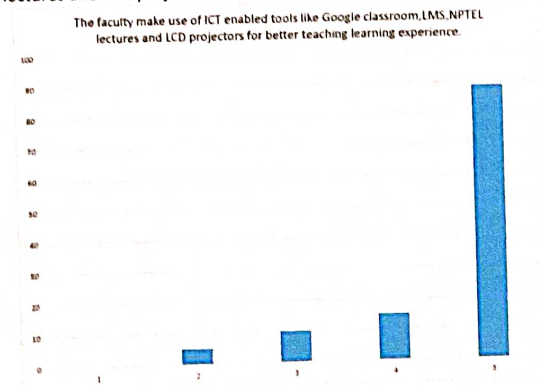

The institution provides special training for slow learners and motivates the fast learners to excel in their career.

The institution motivates the students to learn beyond the curriculum through NPTEL, SWAYAM portal.

The classrooms, laboratories, library are spacious, well maintained and fully equipped with appropriate resources.

The faculty make use of ICT enabled tools like Google classroom, LMS, NPTEL lectures and LCD projectors for better teaching learning experience.