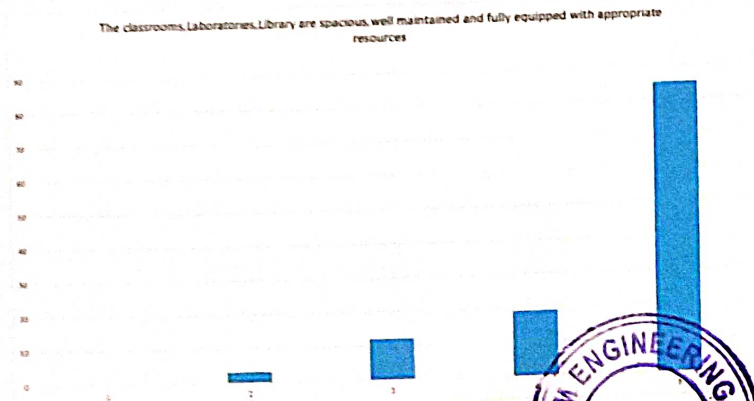

The classrooms, laboratories, library are spacious, well maintained and fully equipped with appropriate resources.