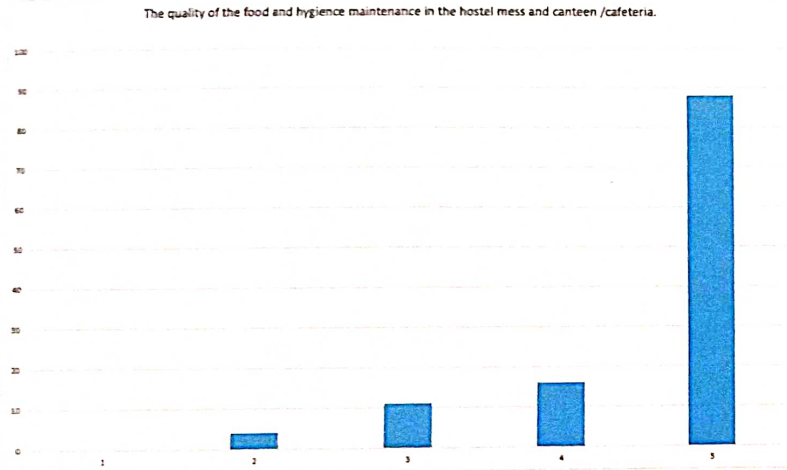

DEPARTMENT OF MASTER OF COMPUTER APPLICATIONS

Students Feedback Analysis report - Academic year: 2022-2023

Date: 27.03.23

The quality of the food and hygiene maintenance in the hostel mess and canteen/cafeteria.