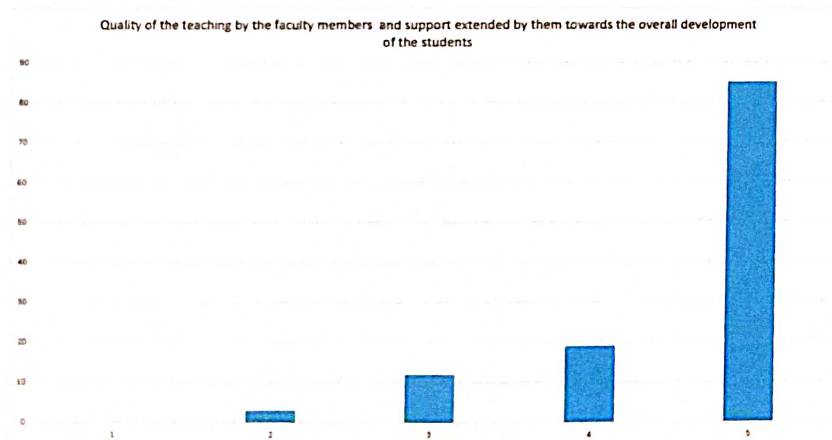

DEPARTMENT OF MASTER OF COMPUTER APPLICATIONS
Students Feedback Analysis report - Academic year: 2022-2023

Date: 27.03.23

The institution provides the students capability and skill enhancement programs at regular intervals.

Common rooms for boys and girls are available with adequate facilities.

Quality of the teaching by the faculty members and support extended by them towards the overall development of the students.

The conduct of examinations and evaluation system (both internal and external exams) is effective and transparent.