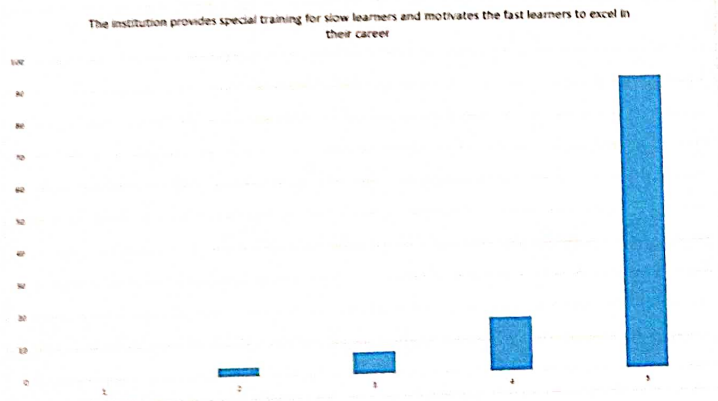

Date: 27.03.23

MAILAM ENGINEERING COLLEGE

(Approved by AICTE, New Delhi, Affiliated to Anna University Chennai & Accredited by TATA Consultancy Services TCS, Accredited by NBA, New Delhi)

DEPARTMENT OF MASTER OF COMPUTER APPLICATIONS

Students Feedback Analysis report - Academic year: 2022-2023

The institution provides special training for slow learners and motivates the fast learners to excel in their career.