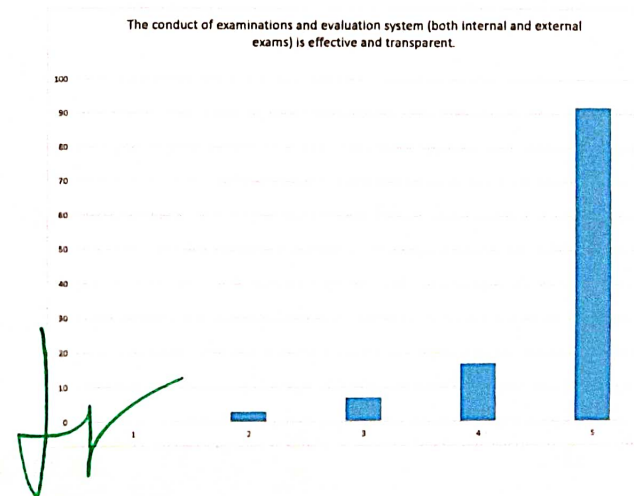

The conduct of examinations and evaluation system (both internal and external exams) is effective and transparent.