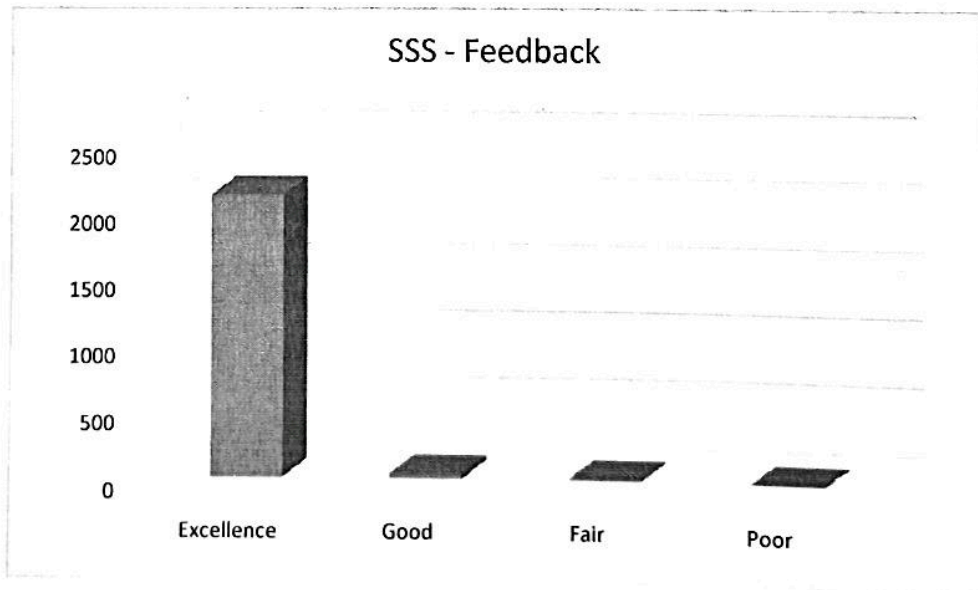

Academic Year: 2023 - 2024

SSS	
Total No. of Students	Total No. of Students given Feedback
2685	2148

Evaluation Rating	Feedback	Feedback status in %
Excellence	2105	98.00%
Good	35	1.63%
Fair	8	0.37%
Poor	0	0.00%
Total	2148	100%